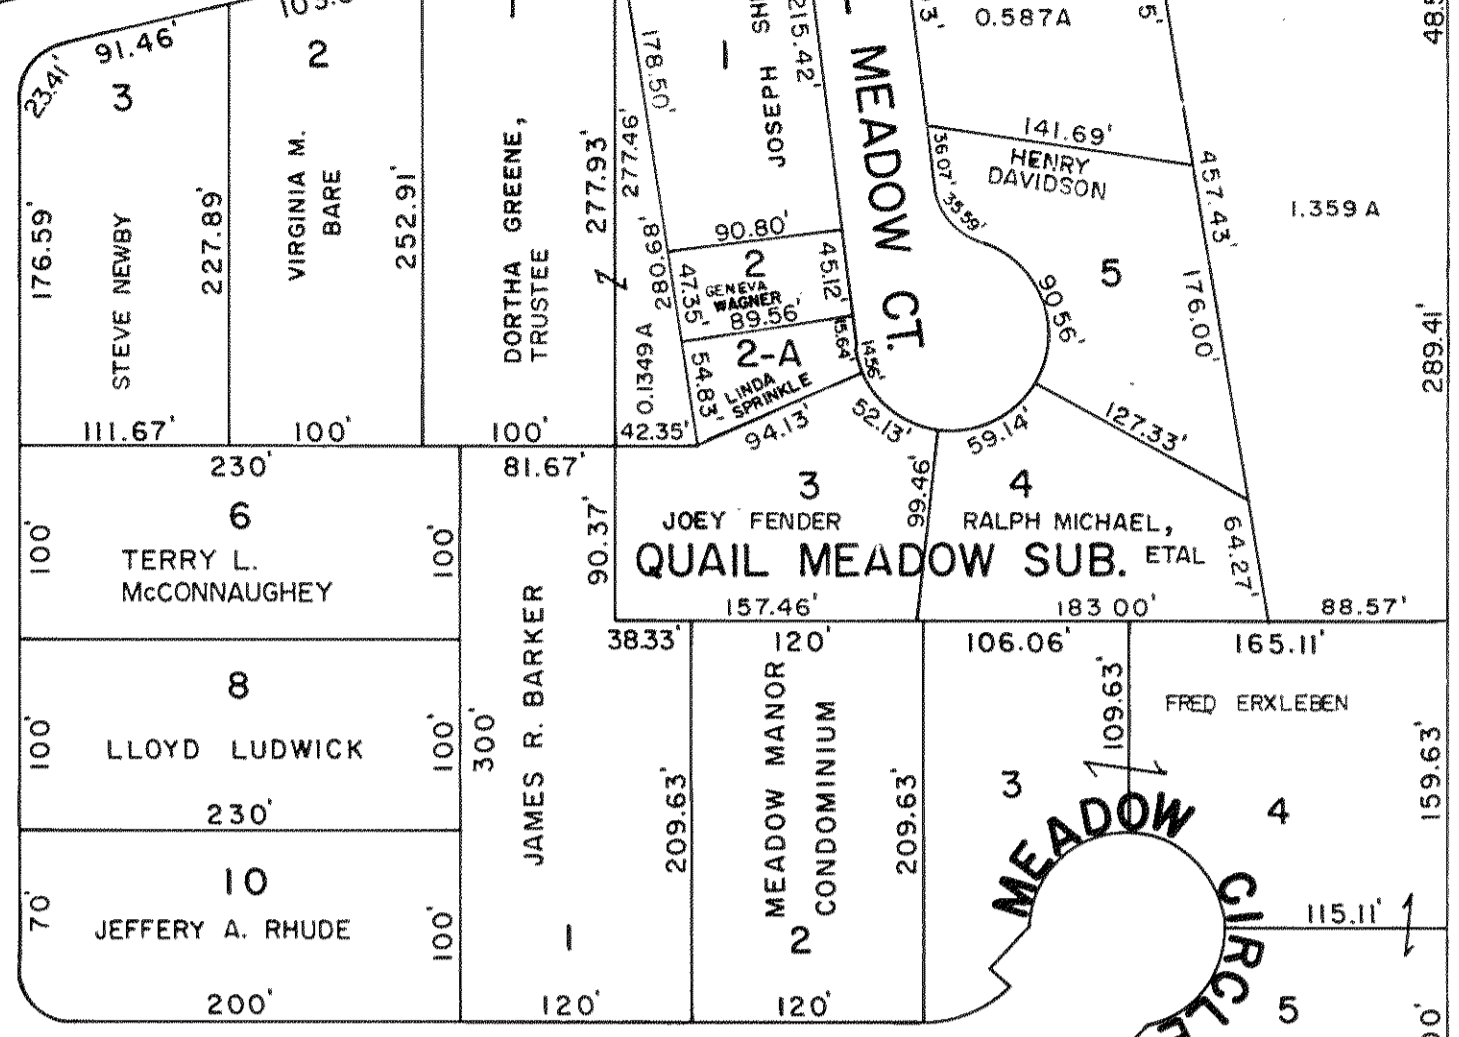

STATE ROUTE 138

CORPORATION LINE

QUAIL MEADOW CT.

QUAIL MEADOW SUB.

MEADOW CIRCLE

MEADOW LANE

WESTOVER DRIVE

WESTOVER SUBDIVISION BLOCK "A"

WESTOVER MEADOWS SUBDIVISION

HILLSBORO LODGE #361 B.P.O.E.
81.575A

WESTOVER SUBDIVISION BLOCK "A"
 WESTOVER MEADOWS SUBDIVISION
 HILLSBORO CORPORATION LAND
 LIBERTY TOWNSHIP LAND
 HIGHLAND COUNTY, OHIO

R. LOWELL McCARTY
HIGHLAND COUNTY ENGINEER 6-17-74